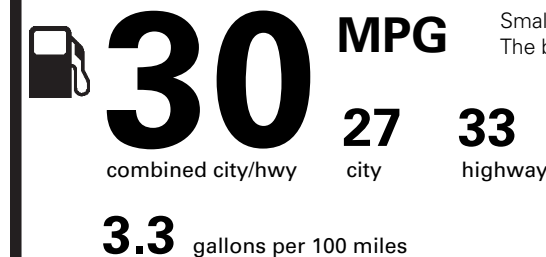

695.00

NO CHARGE

PRICE INFORMATION

BASE PRICE	\$27,105.00
TOTAL OPTIONS/OTHER	695.00
TOTAL VEHICLE & OPTIONS/OTHER	27,800.00
DESTINATION & DELIVERY	1,245.00

EPA DOT

Fuel Economy and Environment

Gasoline Vehicle

Fuel Economy

Small SUVs range from 16 to 120 MPG. The best vehicle rates 136 MPGe.

You save
\$750

in fuel costs over 5 years compared to the average new vehicle.

Annual fuel cost

\$1,350

Fuel Economy & Greenhouse Gas Rating (tailpipe only)